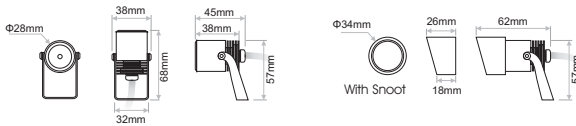

IP66

Model	CCT	CR180 Luminaire Lumen	Beam Angle	Luminaire Colour	Voltage	Accessories
		>80 (80)				COVER
TONDO MINI 2W <i>(TONDO MINI 2)</i>	2700K (27C)	150lm	17° (17)	Silver Anodized (AN)	12VDC Dimmable (20-100%) (12)	Standard (0X)
	3000K (30C)	160lm	25° (25)	Black (BA)		Snoot Silver Anodized (1X)
	4000K (40C)	170lm	45° (45)			Snoot Black (2X)
	5600K (56C)	180lm				(XX)
						EXTRAS
						No Extras (XN)
						Belt (XB)
						Spike (XS)

Ordering Code Example: TONDO MINI 2-40C-80-45-AN-12-0B